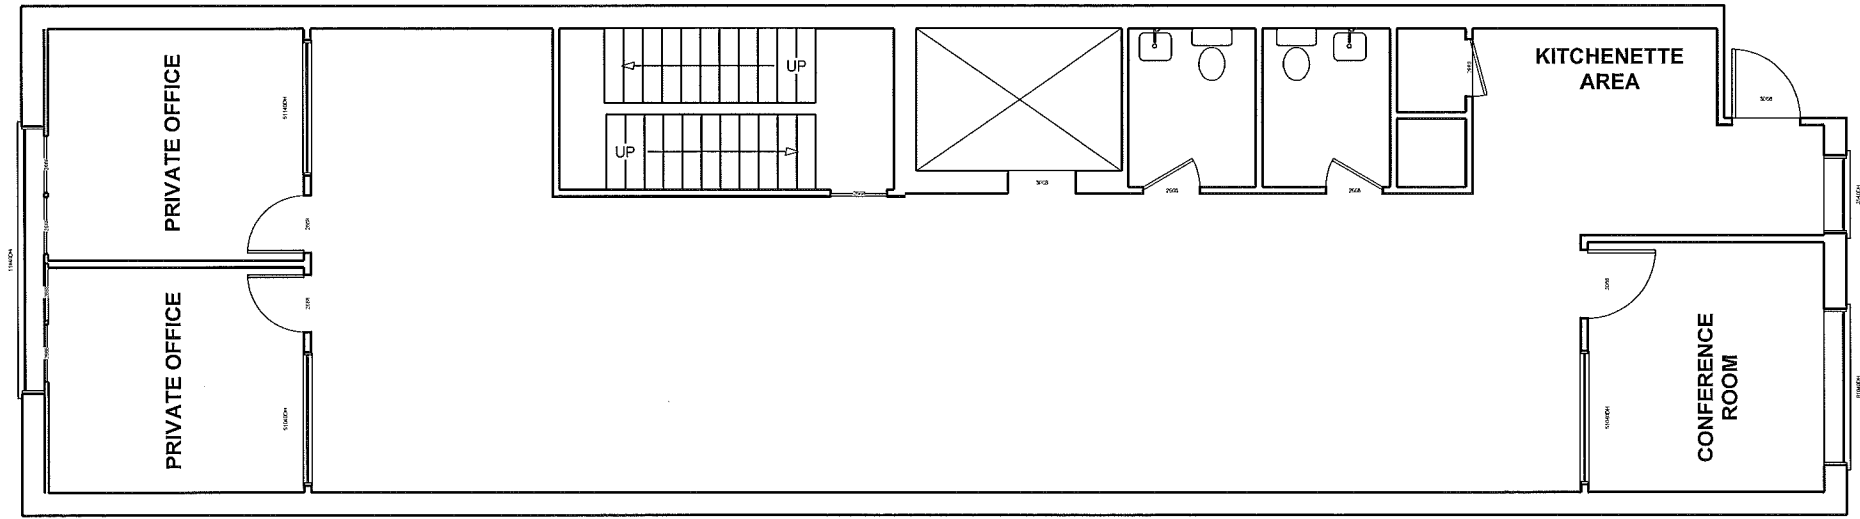

104 HUDSON STREET
4TH FLOOR
HOBOKEN, NJ
1650 RSF

LIVING AREA
1763 sq ft

DRAWN BY: JT
6/21/2016

NOT FOR CONSTRUCTION
ALL ROOM SIZES AND
SQUARE FOOTAGES APPROXIMATE