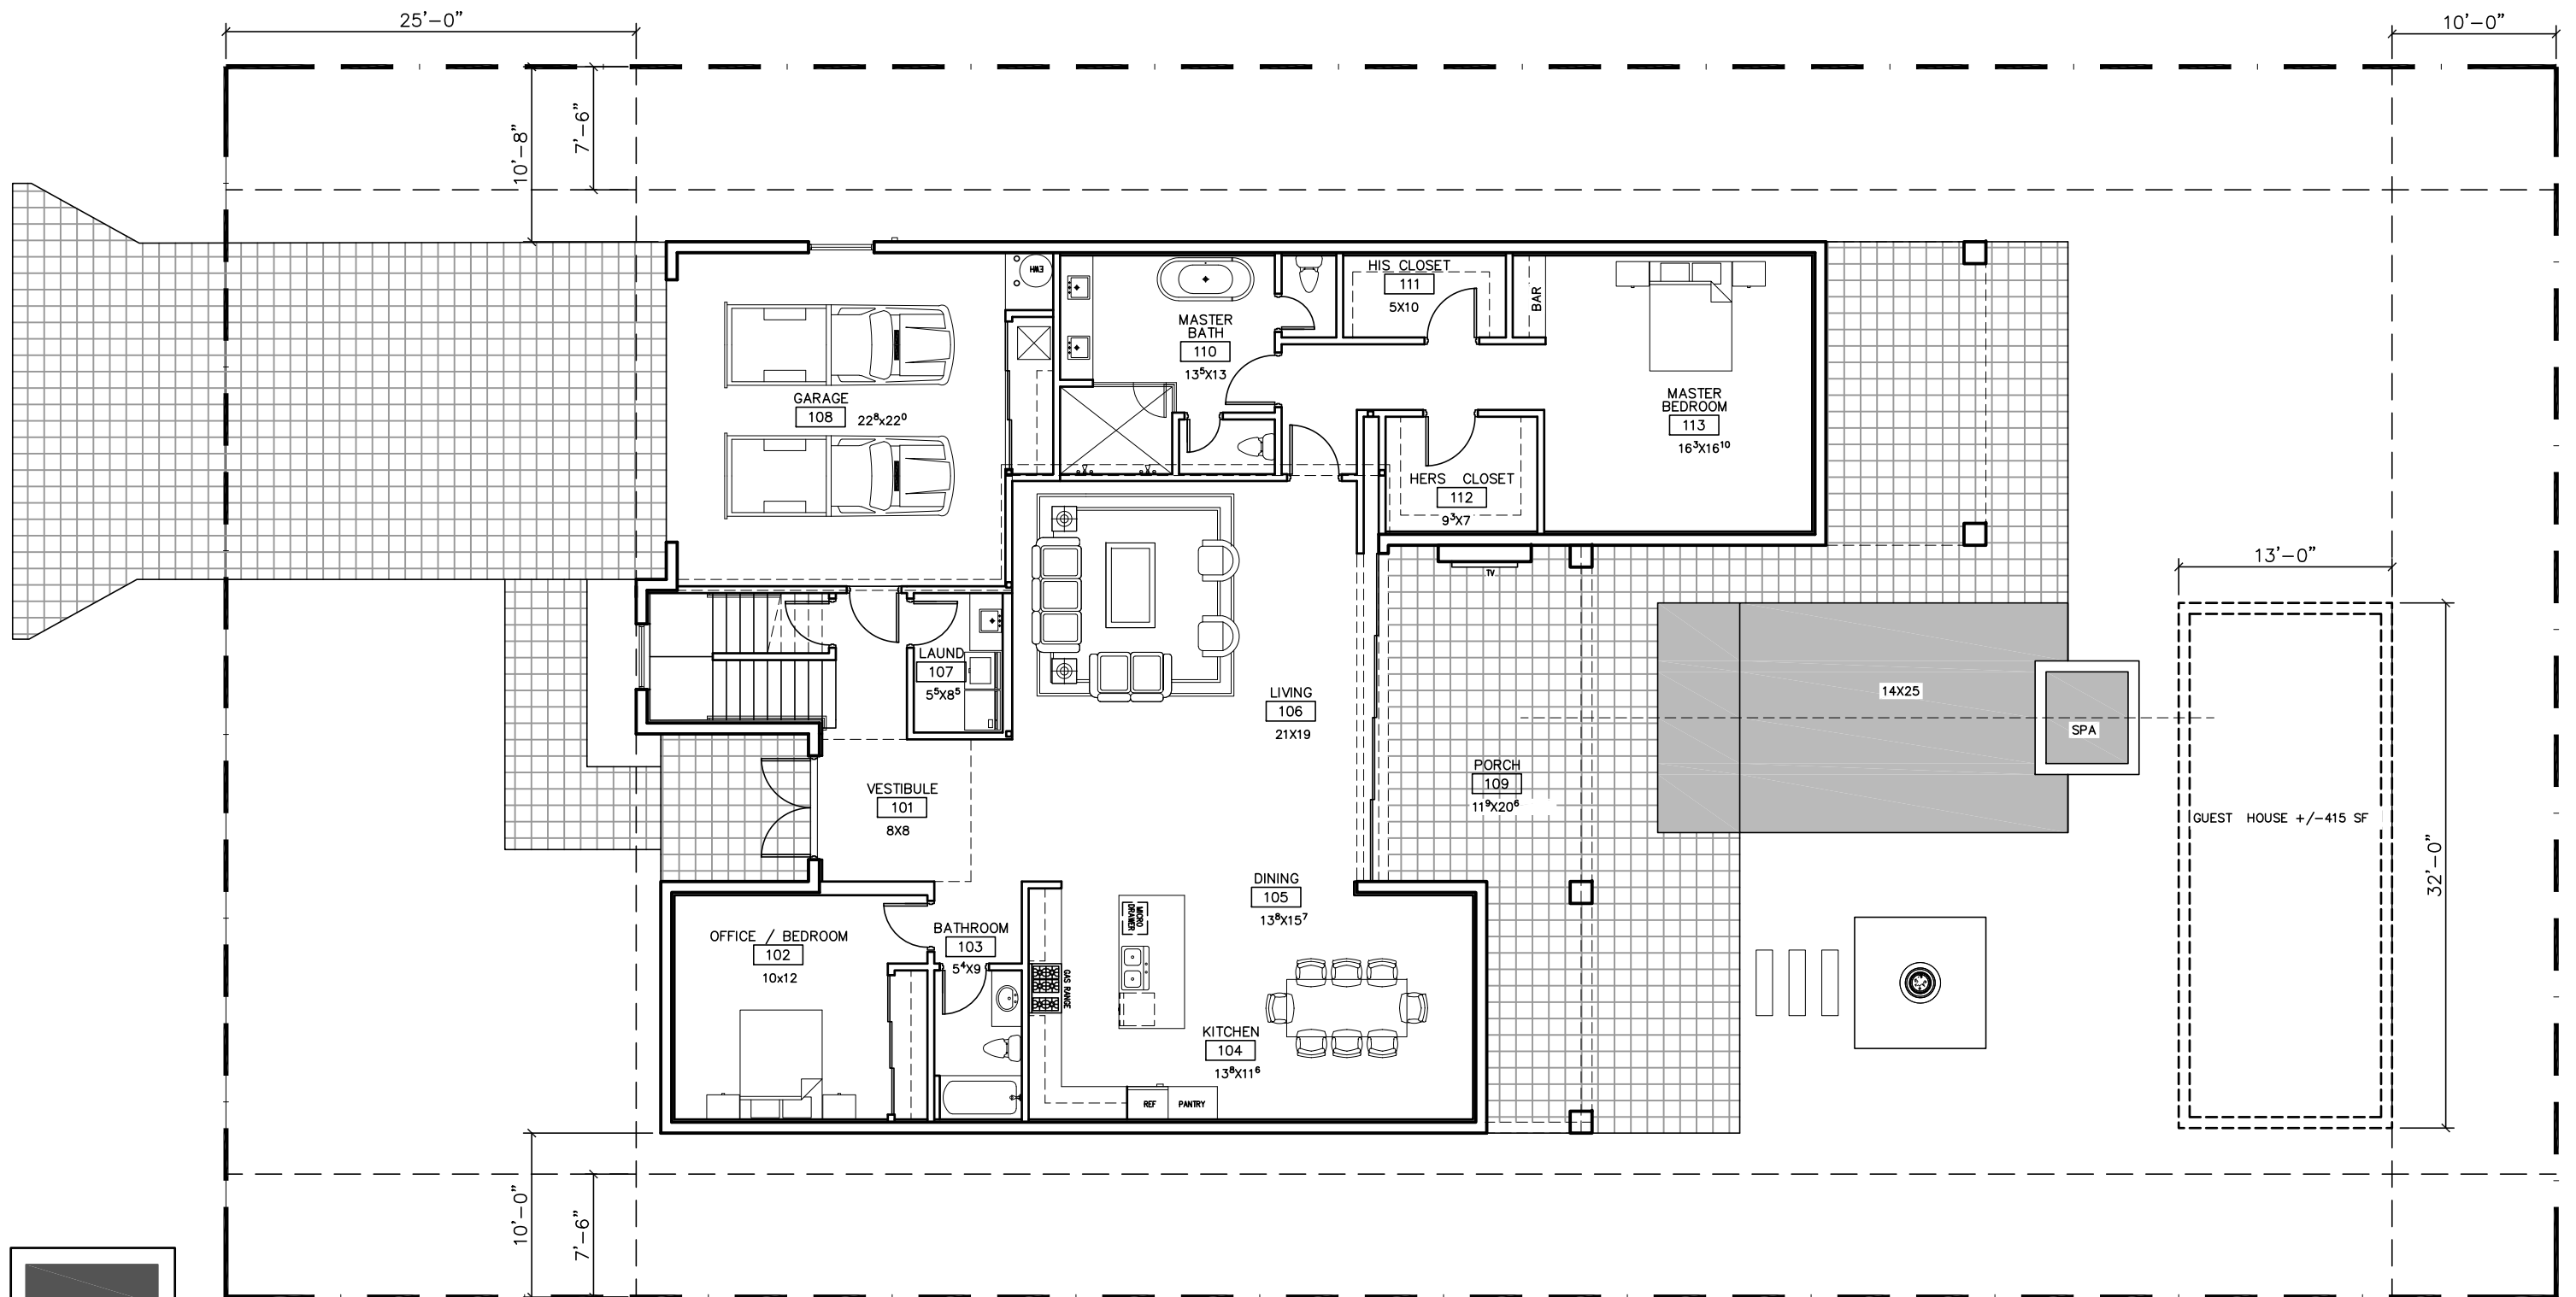

2 STORY MODEL (END LOT) - SCHEMATIC 2ND FLOOR PLAN

SCALE: 10'-0" = 1"

Model 3 - 3 story

1st floor 1744

2nd floor 2160

3rd floor 463

Total	4367
-------	------

2 STORY MODEL (END LOT) - SCHEMATIC 3RD FLOOR PLAN (OPTIONAL)

SCALE: 10'-0" = 1"

DELRAY GARDENS
11-11-19

CONCEPT ONLY

Seagate Gardens
Conceptual Design : 2 STORY MODEL
Schematic #1
11-12-19

Model 2 - 2 story	
1st floor	2445
2nd floor	1670
Total	4115

BORRERO ARCHITECTURE
 122H S. Longport Circle
 Delray Beach, FL, 33444
 tel: 561-271-01-64
 www.alejandroberrero.com
 State of Florida Registered Architect
 AA26002653
 Copyright Borrero Architecture, Inc. - 2014

2 STORY MODEL - SCHEMATIC 1ST FLOOR PLAN

SCALE: 10'-0" = 1"

DELRAY GARDENS
 11-11-19

CONCEPT ONLY

Seagate Gardens

Conceptual Design : 2 STORY MODEL - OP2
Schematic #1
11-12-19

Model 2 - 2 story	
1st floor	2445
2nd floor	1670
Total	4115

2 STORY MODEL - SCHEMATIC 2ND FLOOR PLAN

SCALE: 10'-0" = 1"

DELRAY GARDENS
 11-11-19