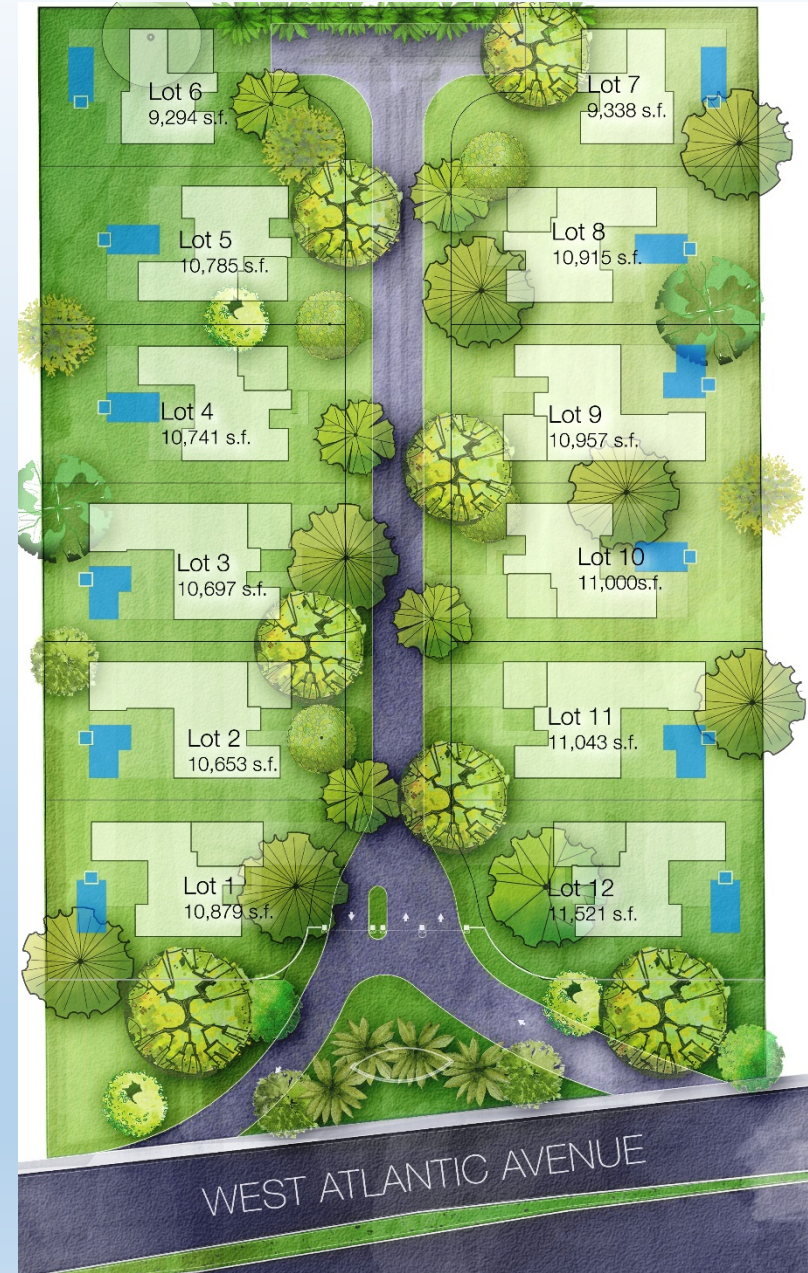

Site Plan & Streetscape

Site Plan

Site Location

Military Trail

Subject Site

W. Atlantic Avenue

Congress Avenue

CONCEPT ONLY

Seagate Gardens

Conceptual Design : 1 STORY MODEL - OPTION 2
Schematic #1
11-12-19

Model 1 - 1 story

1st floor	3123
Total	3123

BORRERO ARCHITECTURE
 122H S. Longport Circle
 Delray Beach, FL, 33444
 tel: 561-271-01-64
 www.alejandroberrero.com
 State of Florida Registered Architect
 AA26002653
 Copyright Borrero Architecture, Inc. - 2014

1 STORY MODEL - SCHEMATIC FLOOR PLAN

SCALE: 10'-0" = 1"

DELRAY GARDENS
 11-11-19

CONCEPT ONLY

Seagate Gardens
Conceptual Design : 1 STORY MODEL
Schematic #1
11-12-19

CONCEPT ONLY

Seagate Gardens
Conceptual Design : 3 STORY MODEL - OP2
Schematic #1
11-12-19

Model 3 - 3 story

1st floor	1744
2nd floor	2160
3rd floor	463
Total	4367

2 STORY MODEL (END LOT) - SCHEMATIC 1ST FLOOR PLAN

SCALE: 10'-0" = 1"

DELRAY GARDENS
11-11-19

Model 3 - 3 story	
1st floor	1744
2nd floor	2160
3rd floor	463
Total	4367