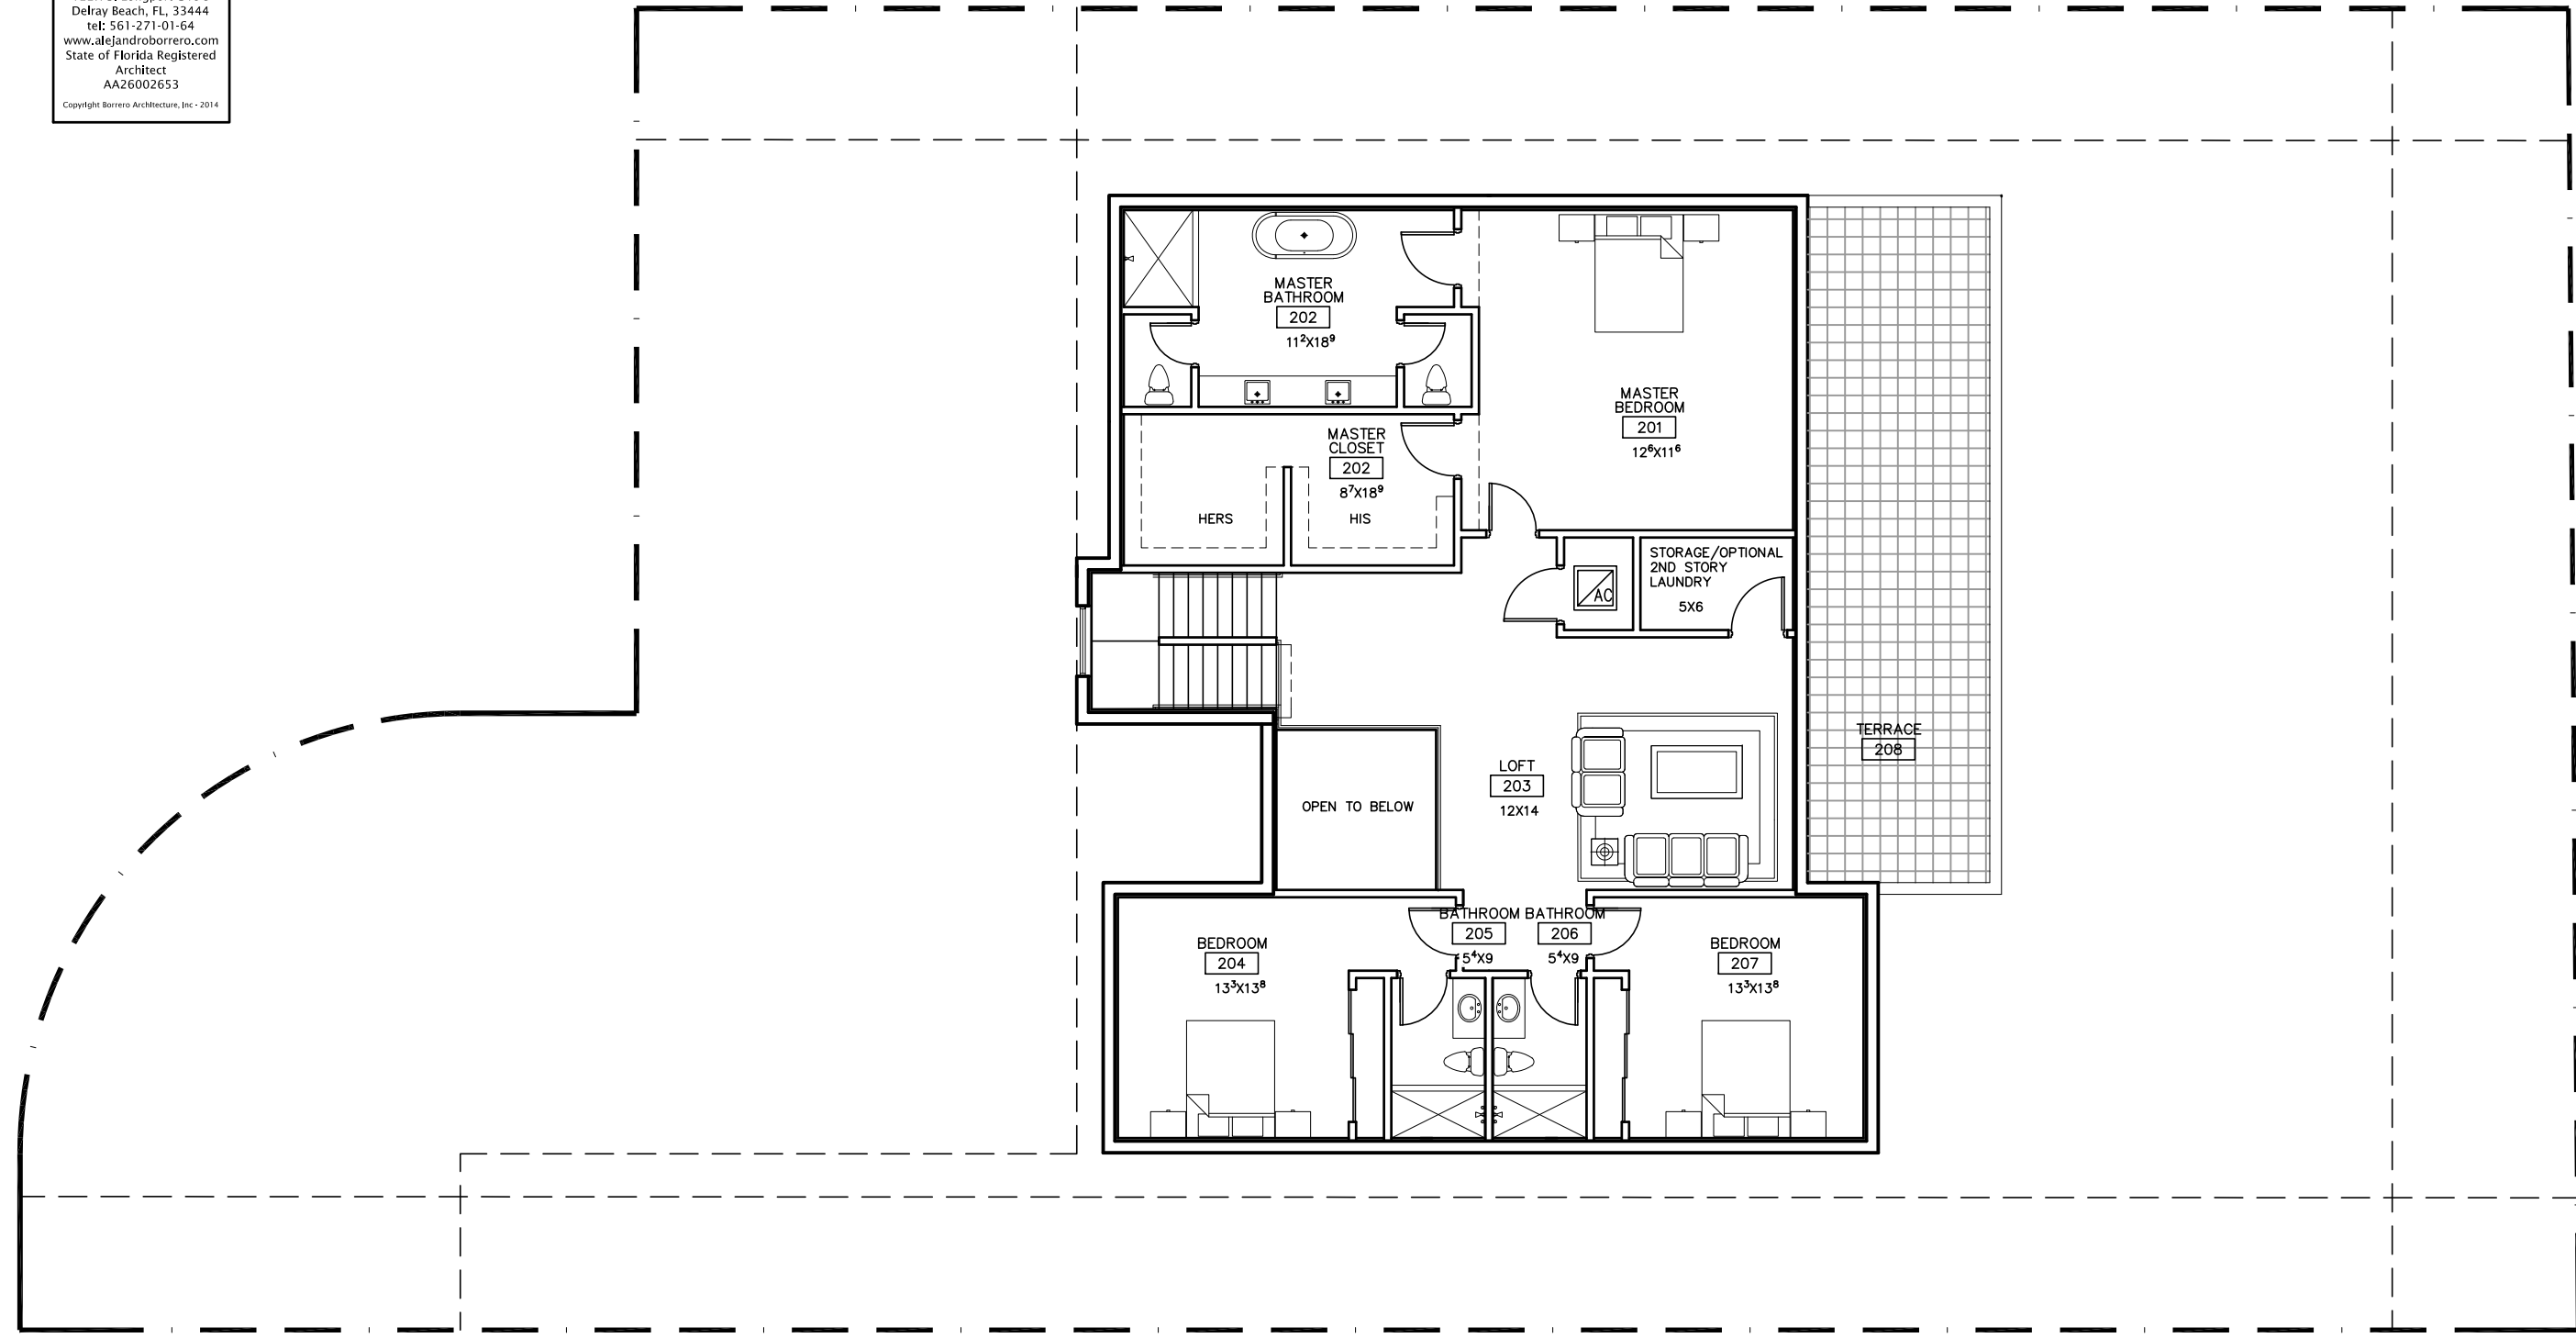

1 STORY MODEL - SCHEMATIC FLOOR PLAN

SCALE: 10'-0" = 1"

DELRAY GARDENS
 11-11-19

CONCEPT ONLY

Seagate Gardens
Conceptual Design : 1 STORY MODEL
Schematic #1
11-12-19

CONCEPT ONLY

Seagate Gardens
Conceptual Design : 3 STORY MODEL - OP2
Schematic #1
11-12-19

Model 3 - 3 story

1st floor	1744
2nd floor	2160
3rd floor	463
Total	4367

2 STORY MODEL (END LOT) - SCHEMATIC 1ST FLOOR PLAN

SCALE: 10'-0" = 1"

DELRAY GARDENS
11-11-19

Model 3 - 3 story	
1st floor	1744
2nd floor	2160
3rd floor	463
Total	4367

2 STORY MODEL (END LOT) - SCHEMATIC 2ND FLOOR PLAN

SCALE: 10'-0" = 1"

Model 3 - 3 story

1st floor 1744

2nd floor 2160

3rd floor 463

Total	4367
-------	------

2 STORY MODEL (END LOT) - SCHEMATIC 3RD FLOOR PLAN (OPTIONAL)

2 STORY MODEL - SCHEMATIC 2ND FLOOR PLAN

SCALE: 10'-0" = 1"

DELRAY GARDENS
 11-11-19