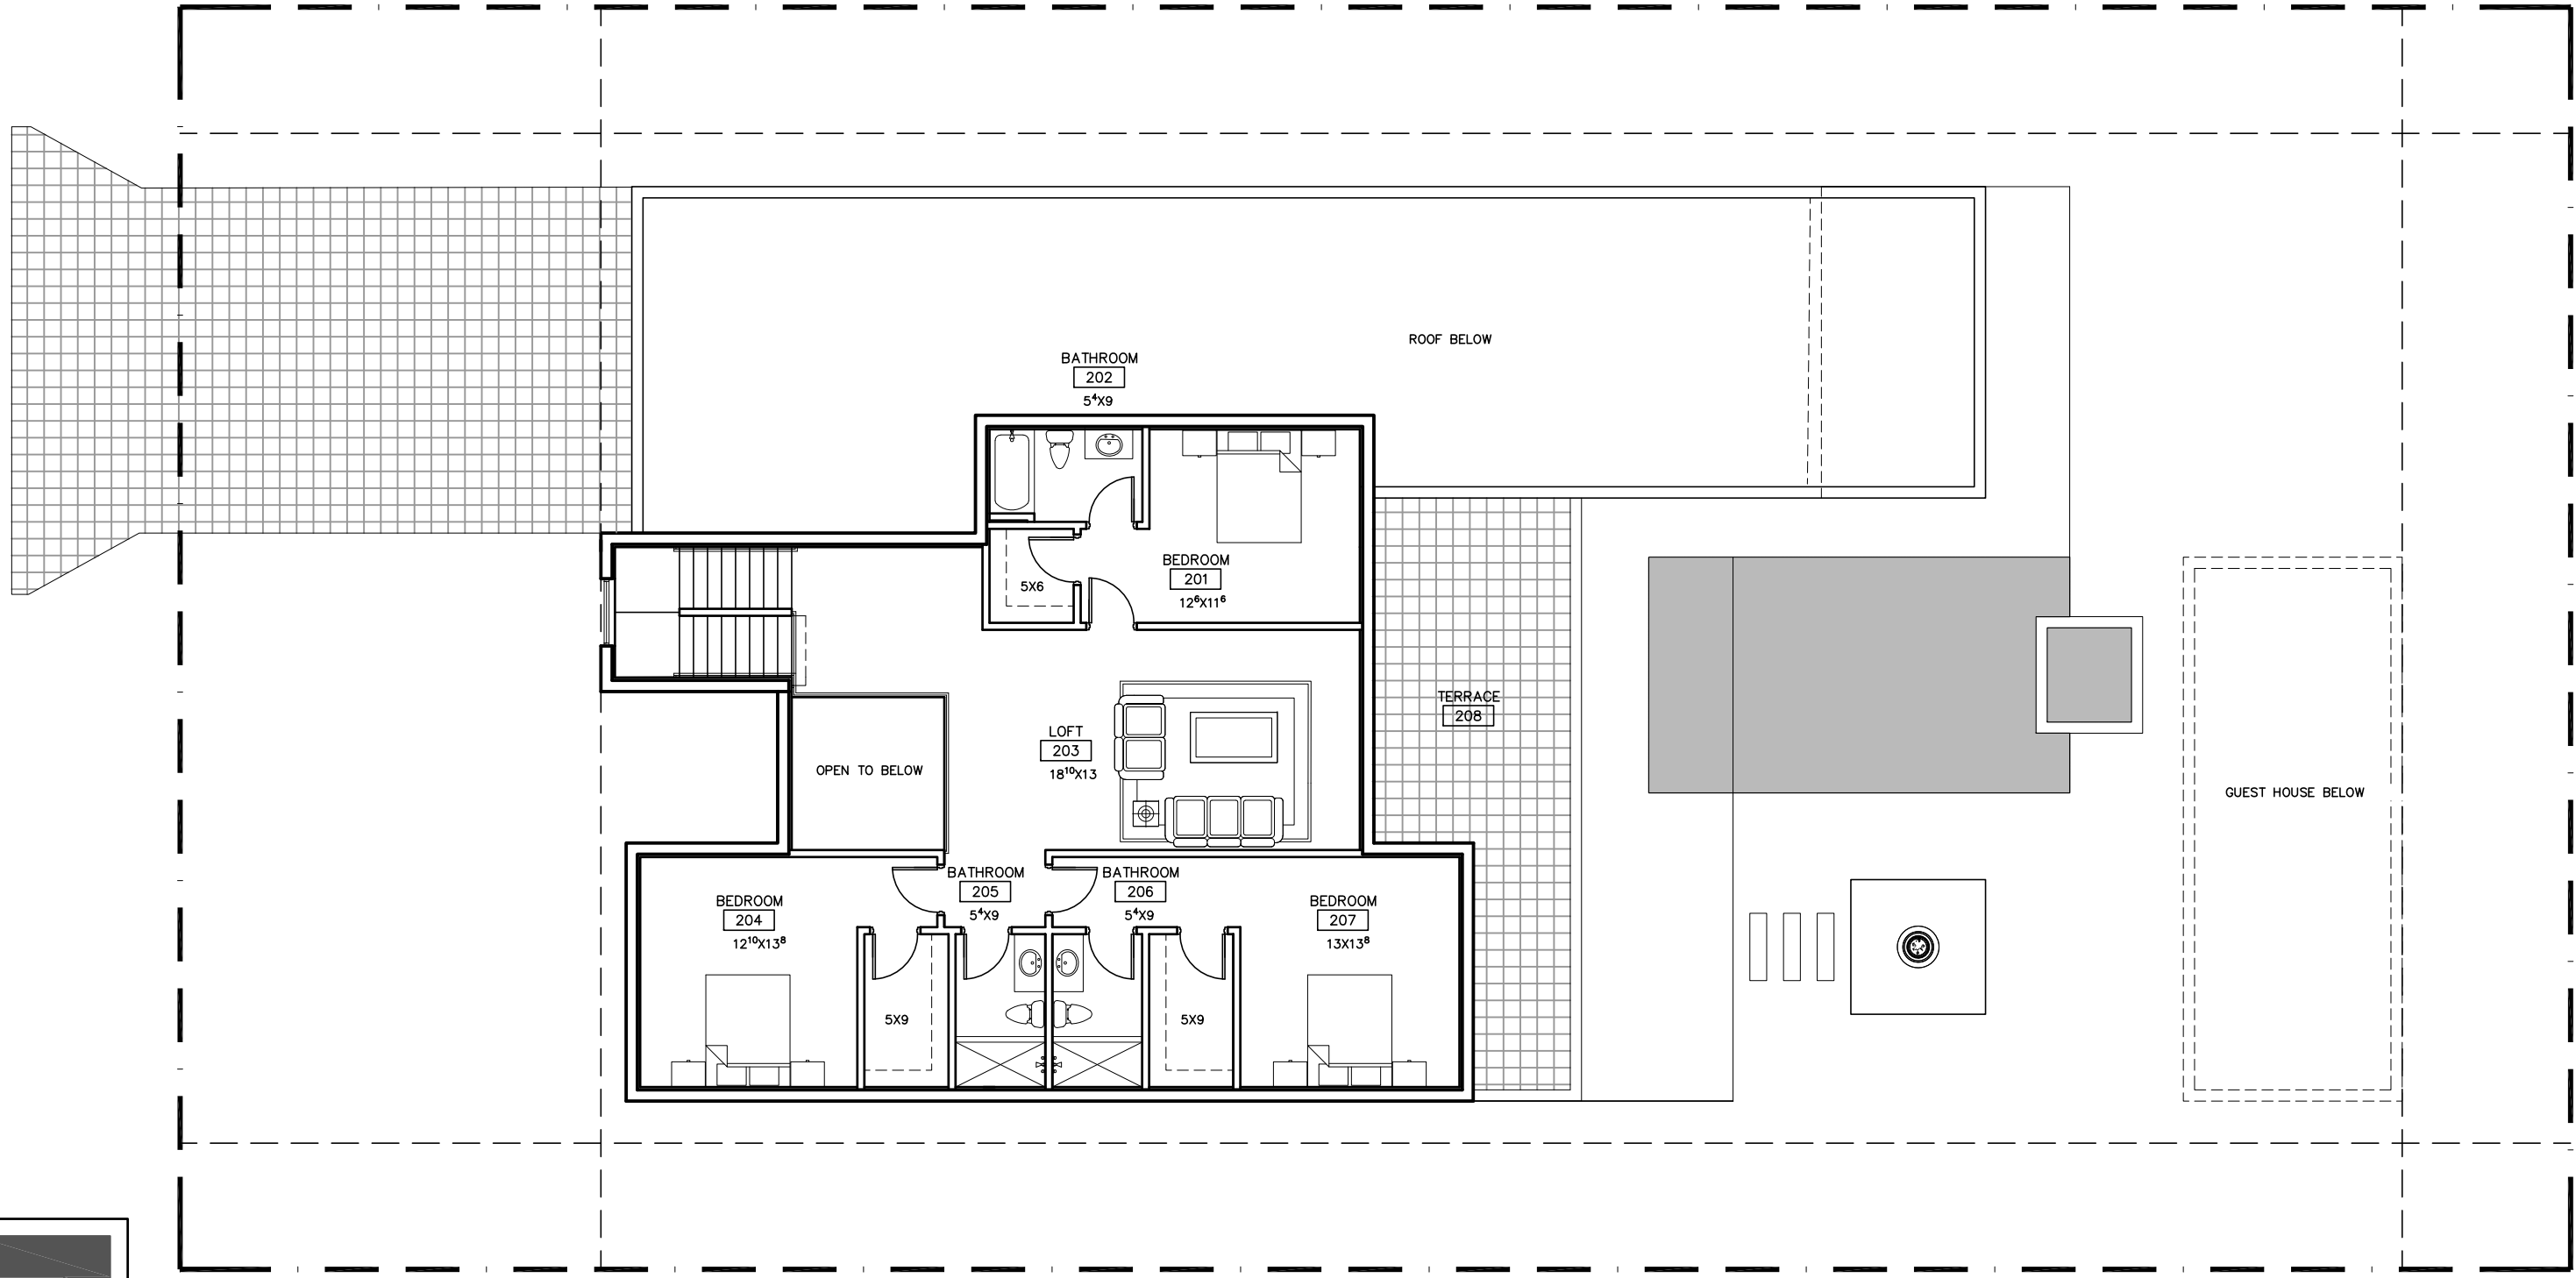

2 STORY MODEL (END LOT) - SCHEMATIC 2ND FLOOR PLAN

SCALE: 10'-0" = 1"

Model 3 - 3 story

1st floor 1744

2nd floor 2160

3rd floor 463

Total	4367
-------	------

2 STORY MODEL (END LOT) - SCHEMATIC 3RD FLOOR PLAN (OPTIONAL)

SCALE: 10'-0" = 1"

DELRAY GARDENS
11-11-19

CONCEPT ONLY

Seagate Gardens
Conceptual Design : 2 STORY MODEL
Schematic #1
11-12-19

Model 2 - 2 story	
1st floor	2445
2nd floor	1670
Total	4115

BORRERO ARCHITECTURE
 122H S. Longport Circle
 Delray Beach, FL, 33444
 tel: 561-271-01-64
 www.alejandroberrero.com
 State of Florida Registered Architect
 AA26002653
 Copyright Borrero Architecture, Inc. - 2014

2 STORY MODEL - SCHEMATIC 1ST FLOOR PLAN

SCALE: 10'-0" = 1"

DELRAY GARDENS
 11-11-19

CONCEPT ONLY

Seagate Gardens

Conceptual Design : 2 STORY MODEL - OP2
Schematic #1
11-12-19

Model 2 - 2 story	
1st floor	2445
2nd floor	1670
Total	4115

2 STORY MODEL - SCHEMATIC 2ND FLOOR PLAN

SCALE: 10'-0" = 1"

DELRAY GARDENS
 11-11-19