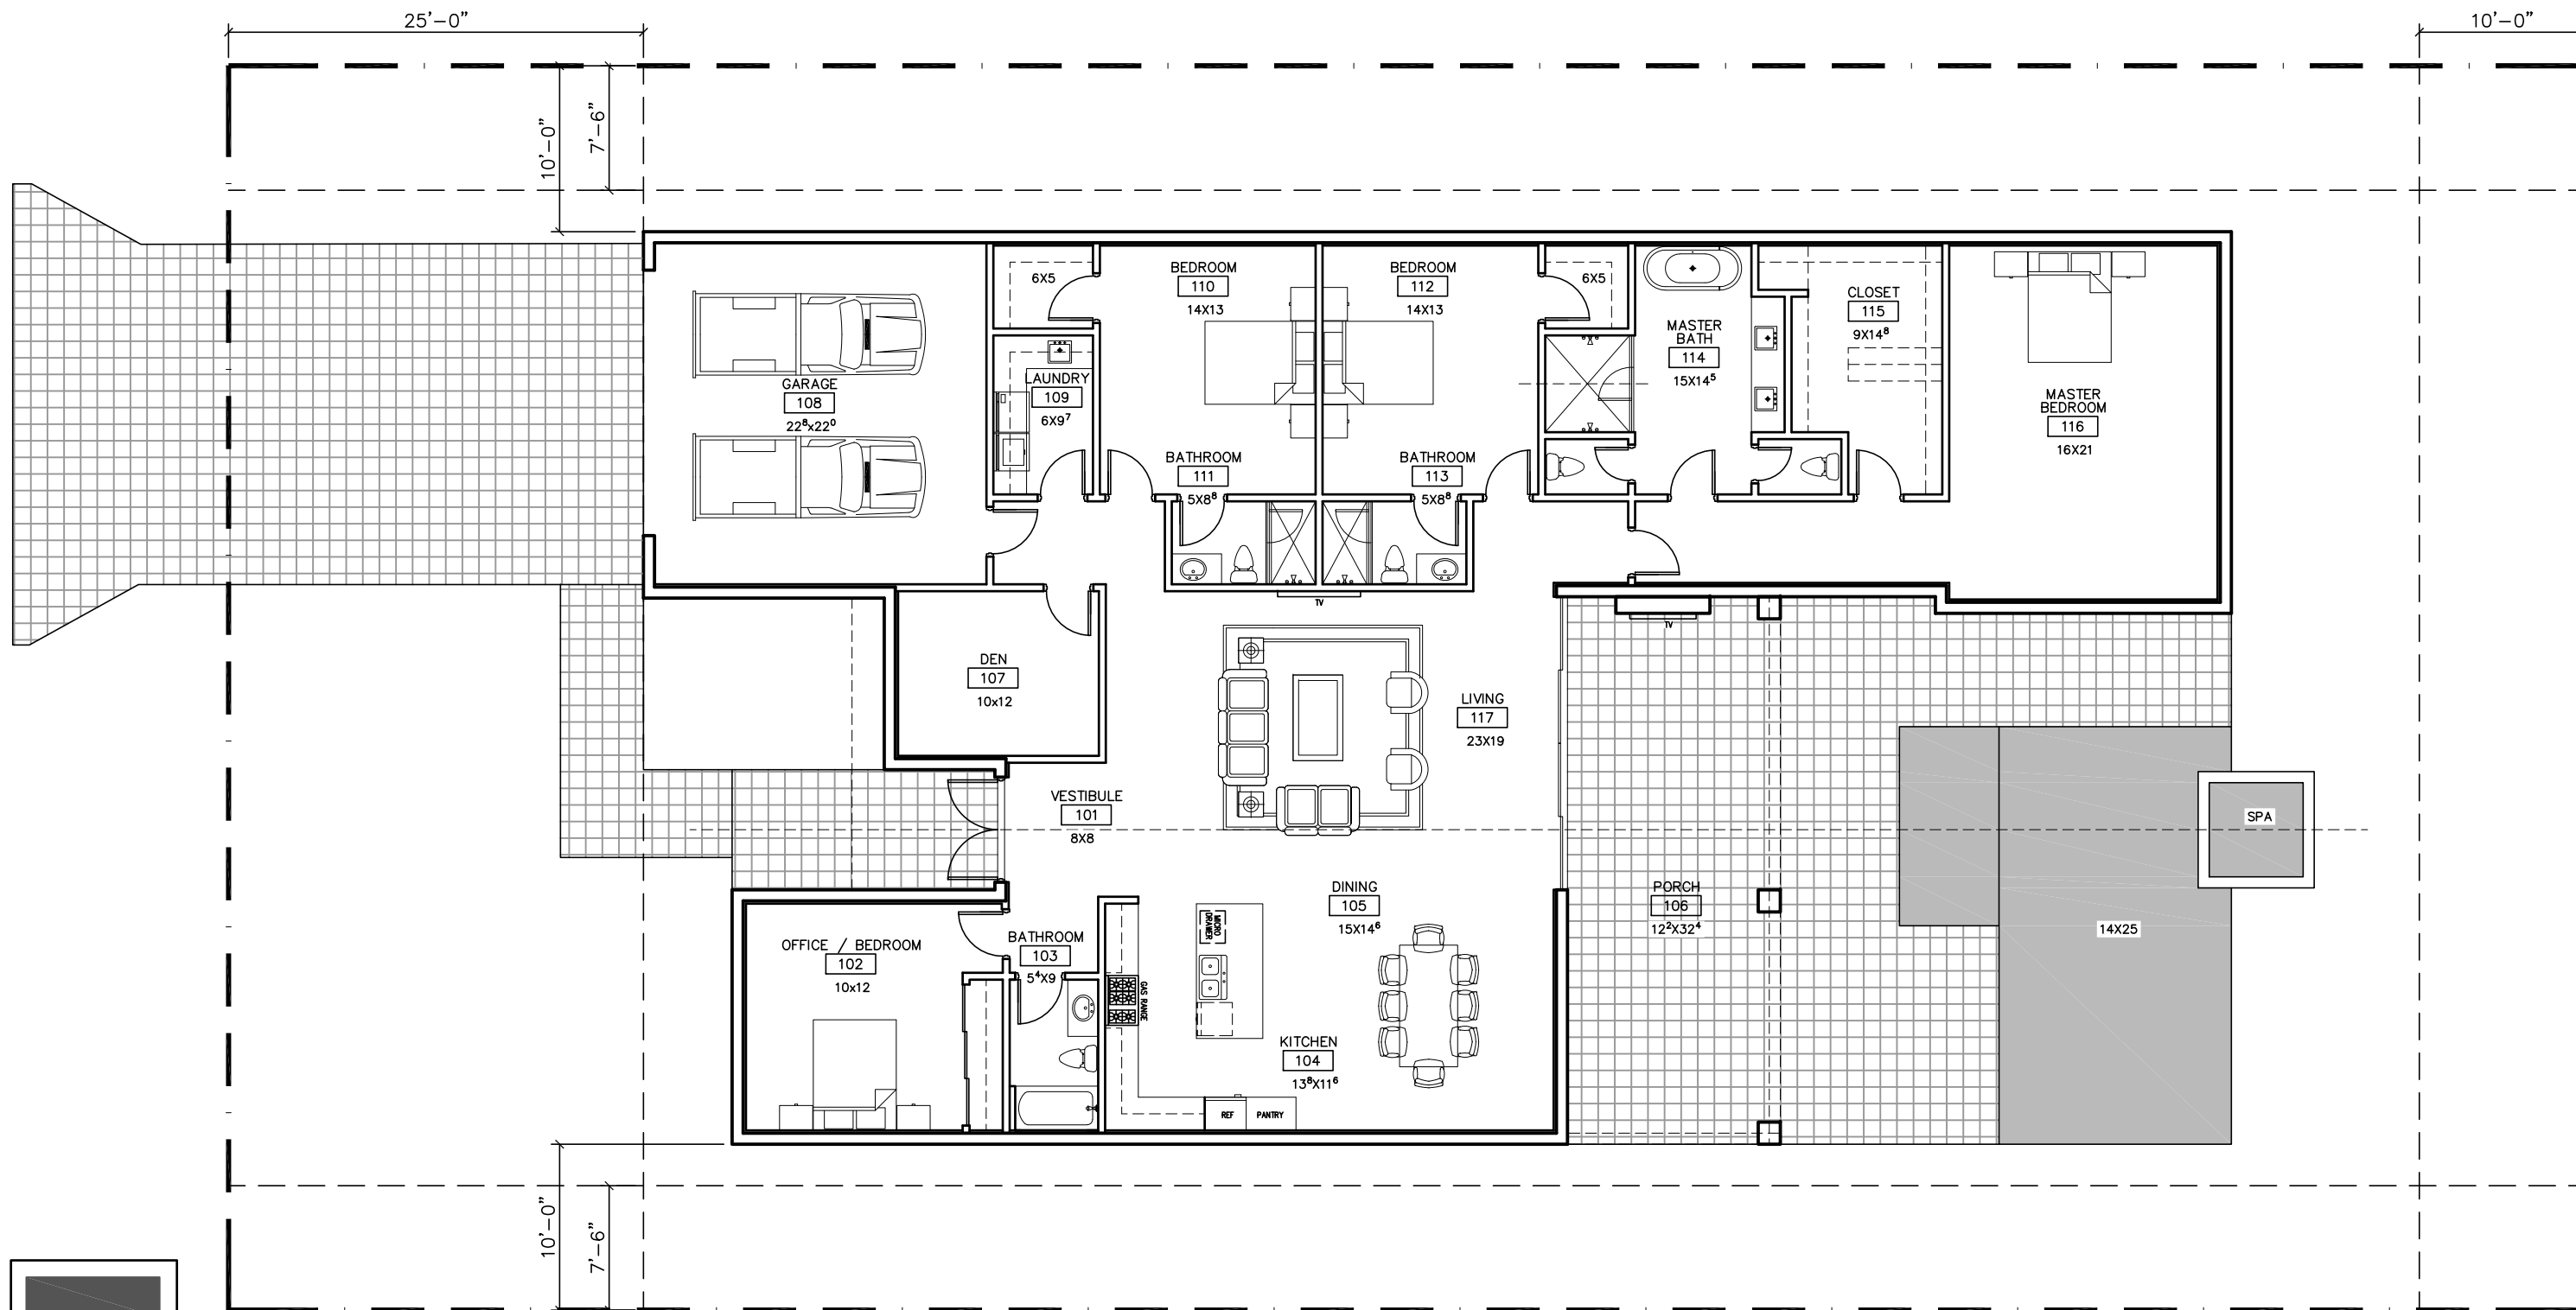

Model 1 - 1 story

1st floor	3123
Total	3123

BORRERO ARCHITECTURE
122H S. Longport Circle
Delray Beach, FL, 33444
tel: 561-271-01-64
www.alejandroberrero.com
State of Florida Registered Architect
AA26002653
Copyright Borrero Architecture, Inc. - 2014

1 STORY MODEL - SCHEMATIC FLOOR PLAN

SCALE: 10'-0" = 1"

DELRAY GARDENS
11-11-19