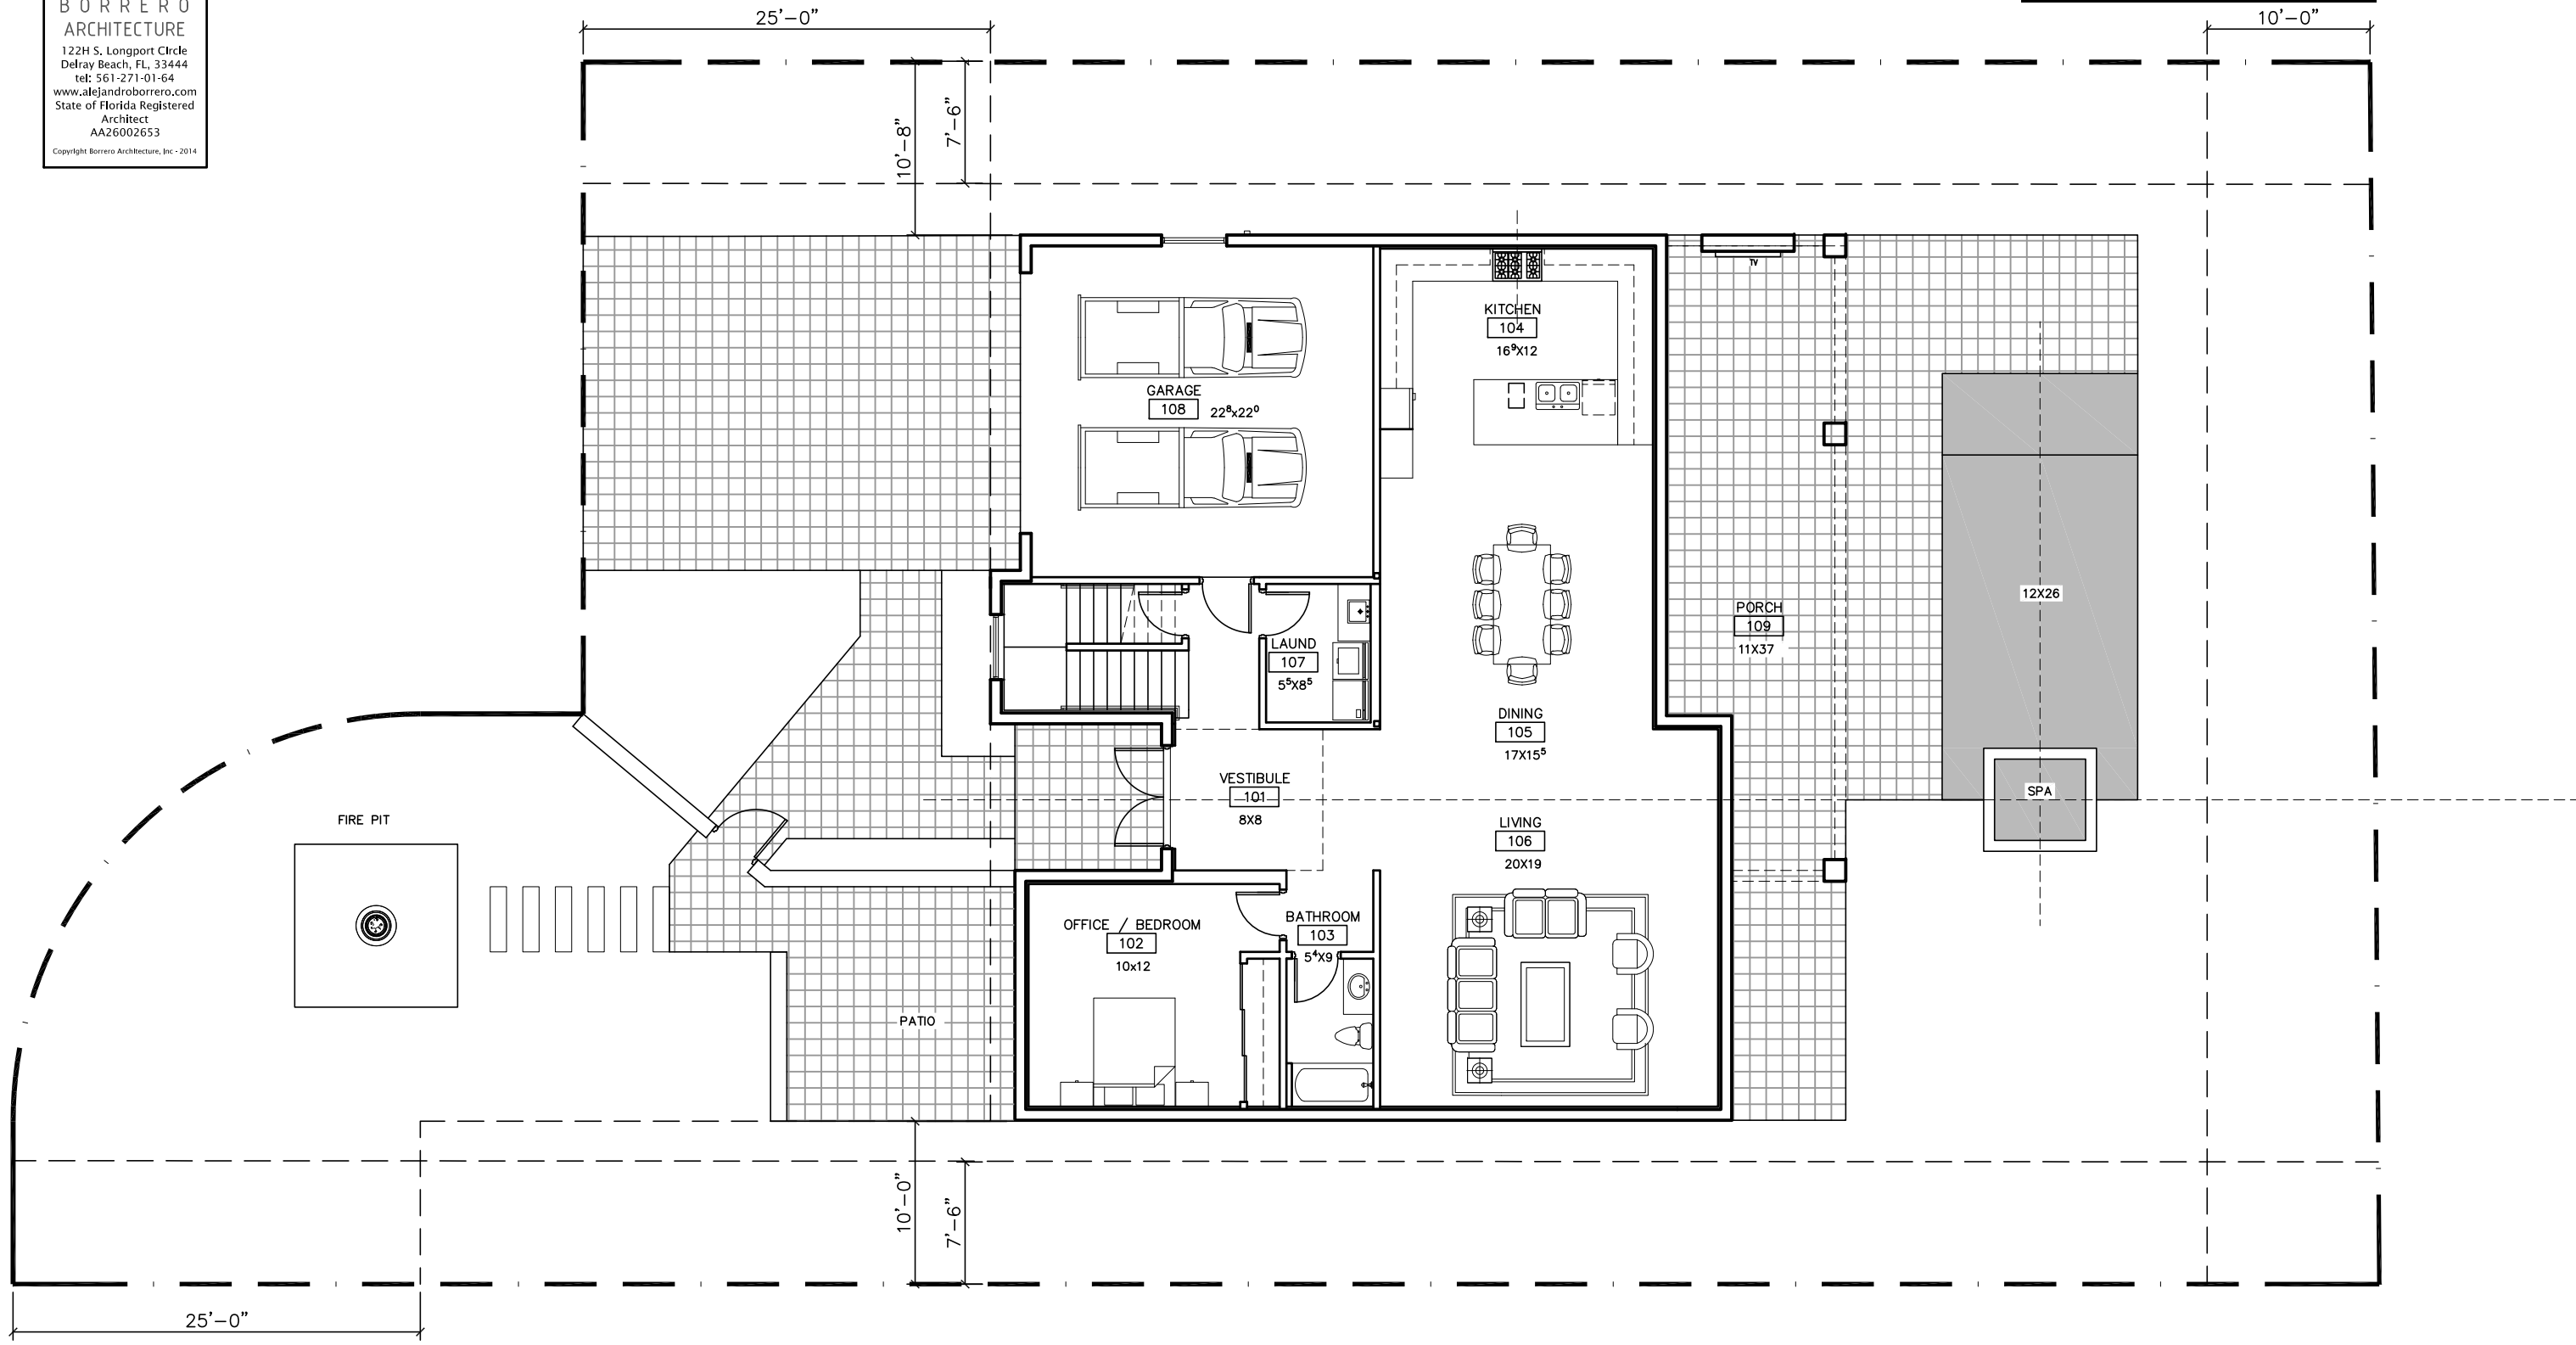

1 STORY MODEL - SCHEMATIC FLOOR PLAN

SCALE: 10'-0" = 1"

DELRAY GARDENS
 11-11-19

CONCEPT ONLY

Seagate Gardens
Conceptual Design : 1 STORY MODEL
Schematic #1
11-12-19

CONCEPT ONLY

Seagate Gardens
Conceptual Design : 3 STORY MODEL - OP2
Schematic #1
11-12-19

Model 3 - 3 story

1st floor	1744
2nd floor	2160
3rd floor	463
Total	4367

2 STORY MODEL (END LOT) - SCHEMATIC 1ST FLOOR PLAN

SCALE: 10'-0" = 1"

DELRAY GARDENS
11-11-19

Model 3 - 3 story	
1st floor	1744
2nd floor	2160
3rd floor	463
Total	4367

2 STORY MODEL (END LOT) - SCHEMATIC 2ND FLOOR PLAN

SCALE: 10'-0" = 1"

Model 3 - 3 story

1st floor 1744

2nd floor 2160

3rd floor 463

Total	4367
-------	------

2 STORY MODEL (END LOT) - SCHEMATIC 3RD FLOOR PLAN (OPTIONAL)

2 STORY MODEL - SCHEMATIC 2ND FLOOR PLAN

SCALE: 10'-0" = 1"

DELRAY GARDENS
 11-11-19