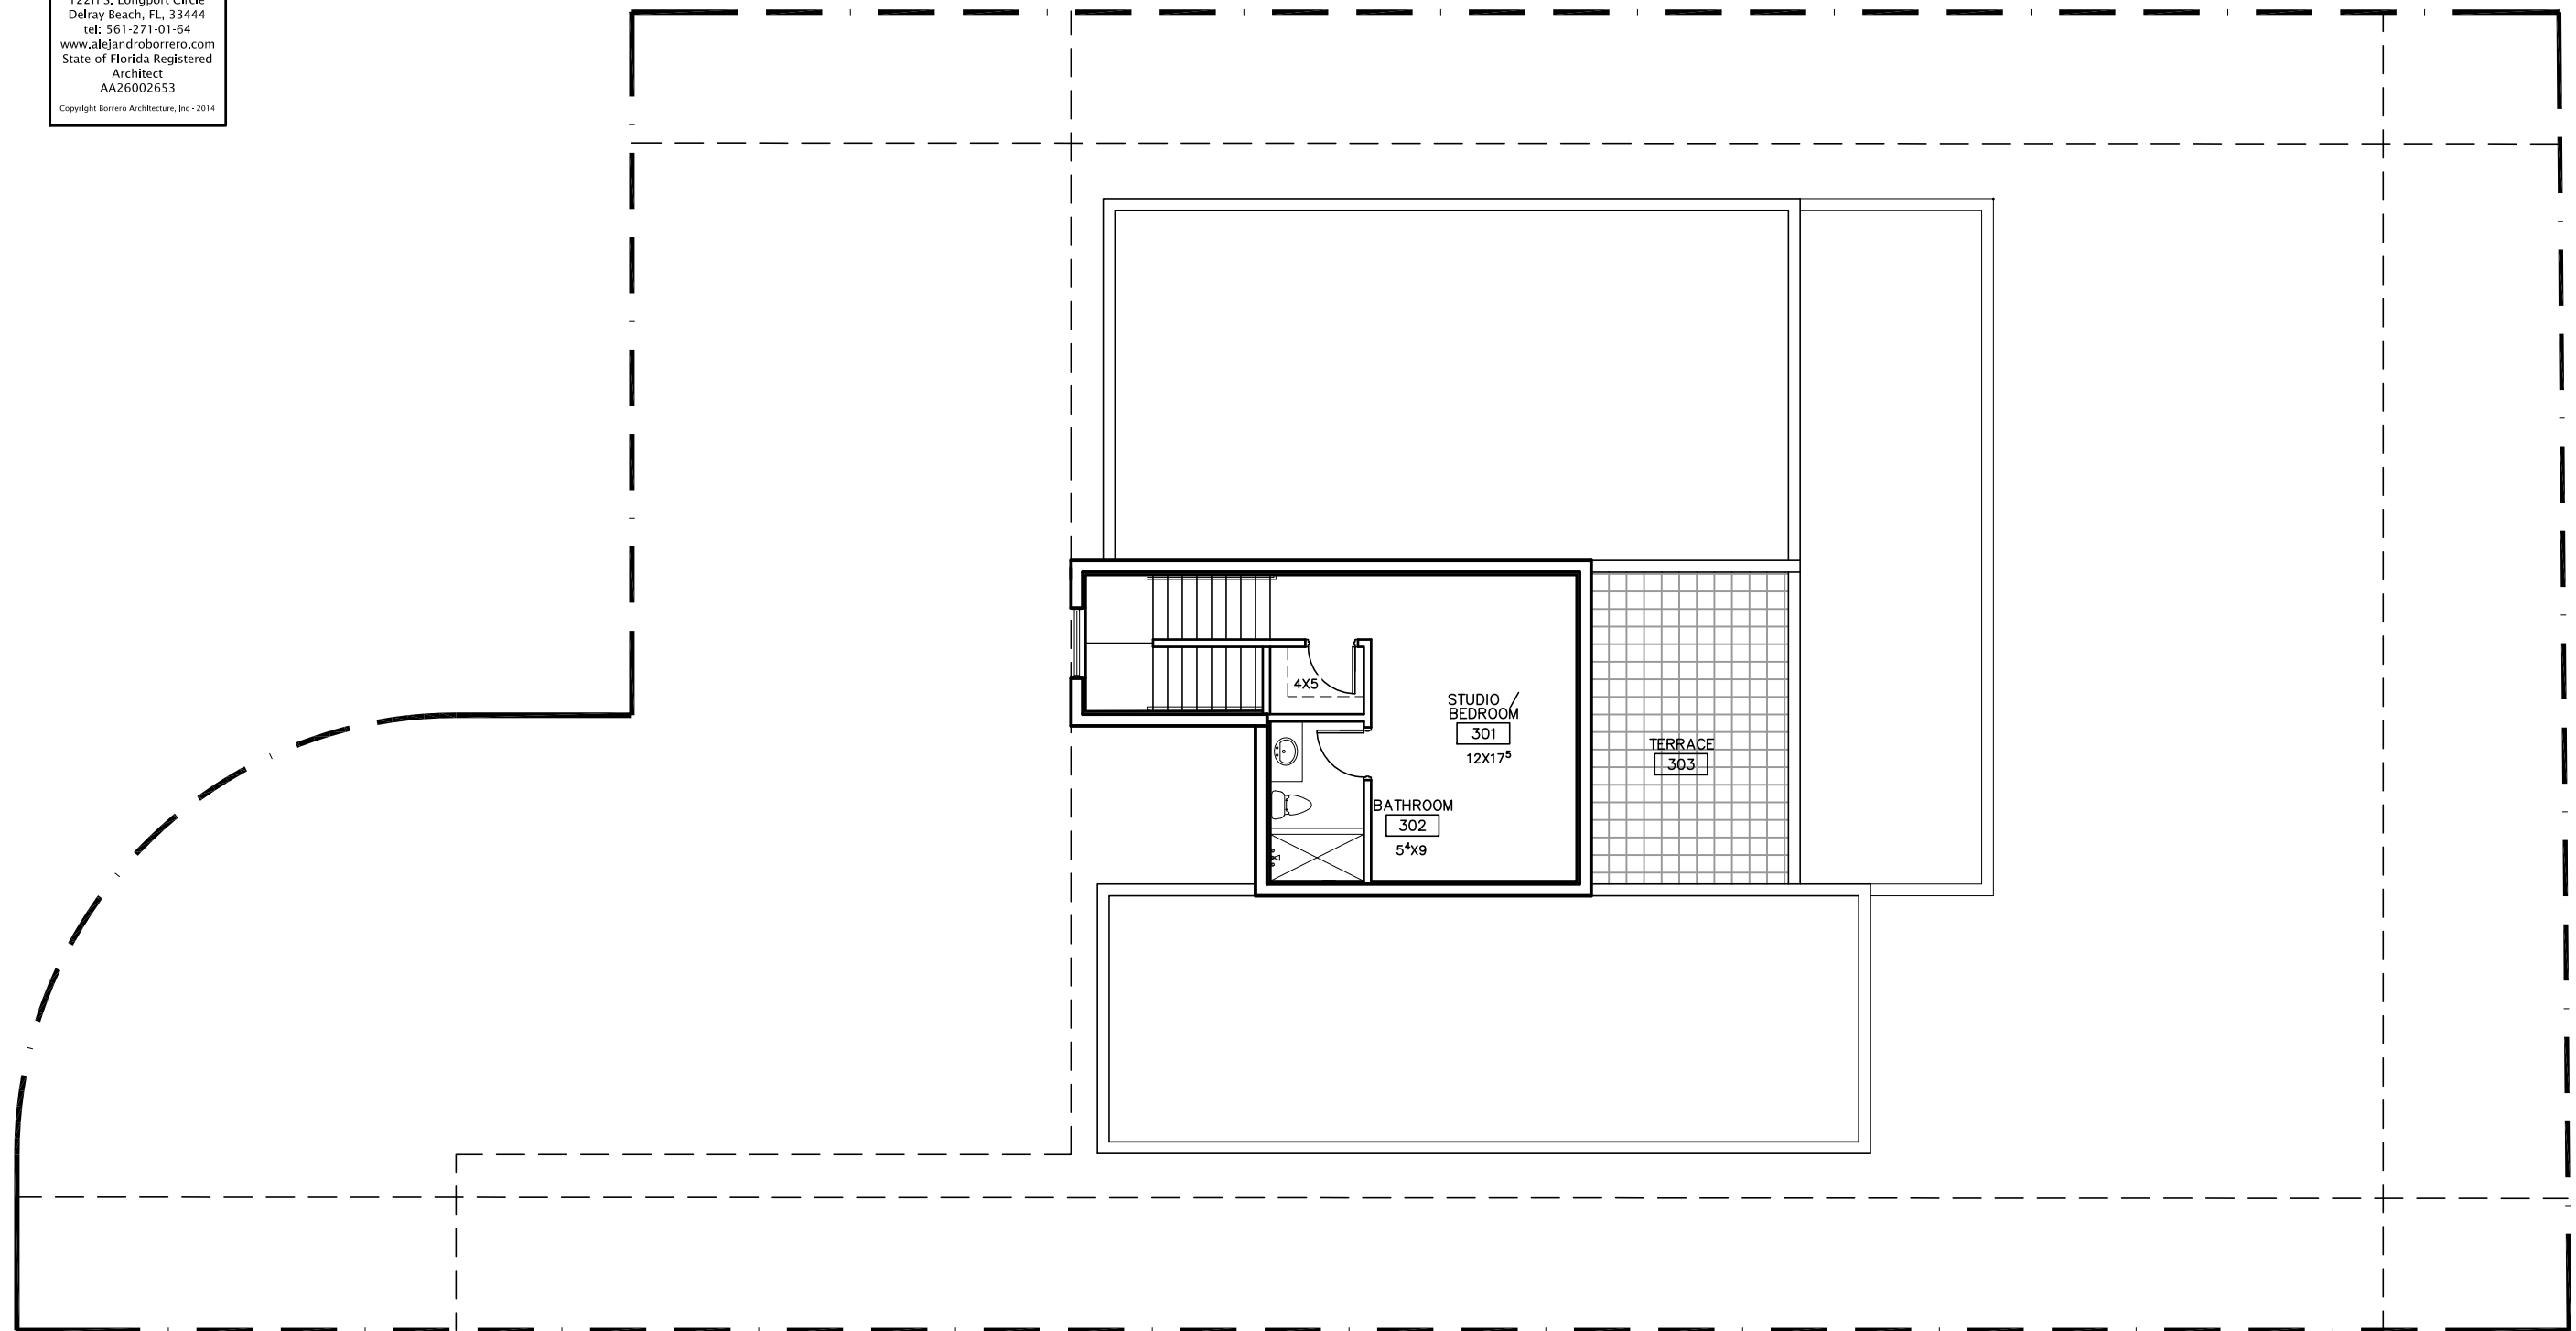

2 STORY MODEL (END LOT) - SCHEMATIC 2ND FLOOR PLAN

SCALE: 10'-0" = 1"

Model 3 - 3 story

1st floor 1744

2nd floor 2160

3rd floor 463

Total	4367
-------	------

2 STORY MODEL (END LOT) - SCHEMATIC 3RD FLOOR PLAN (OPTIONAL)

SCALE: 10'-0" = 1"

DELRAY GARDENS
11-11-19

CONCEPT ONLY

Seagate Gardens
Conceptual Design : 2 STORY MODEL
Schematic #1
11-12-19

Model 2 - 2 story	
1st floor	2445
2nd floor	1670
Total	4115

BORRERO ARCHITECTURE
 122H S. Longport Circle
 Delray Beach, FL, 33444
 tel: 561-271-01-64
 www.alejandroberrero.com
 State of Florida Registered Architect
 AA26002653
 Copyright Borrero Architecture, Inc. - 2014

2 STORY MODEL - SCHEMATIC 1ST FLOOR PLAN

SCALE: 10'-0" = 1"

DELRAY GARDENS
 11-11-19

CONCEPT ONLY

Seagate Gardens

Conceptual Design : 2 STORY MODEL - OP2
Schematic #1
11-12-19

Model 2 - 2 story	
1st floor	2445
2nd floor	1670
Total	4115

2 STORY MODEL - SCHEMATIC 2ND FLOOR PLAN

SCALE: 10'-0" = 1"

DELRAY GARDENS
 11-11-19